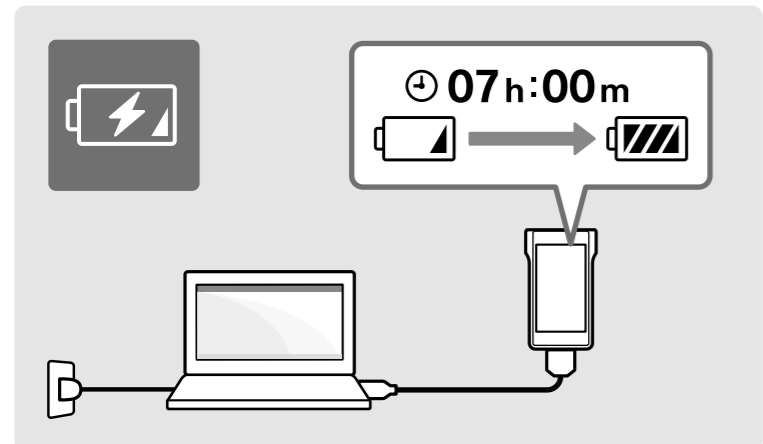

http://rd1.sony.net/help/dmp/nwwm1/h_ww/

Windows

 **Music Center for PC** 
<http://www.sony.net/smc4pc/>

Mac

 **Content Transfer for Mac** 
<http://www.sony.net/ct-mac/>